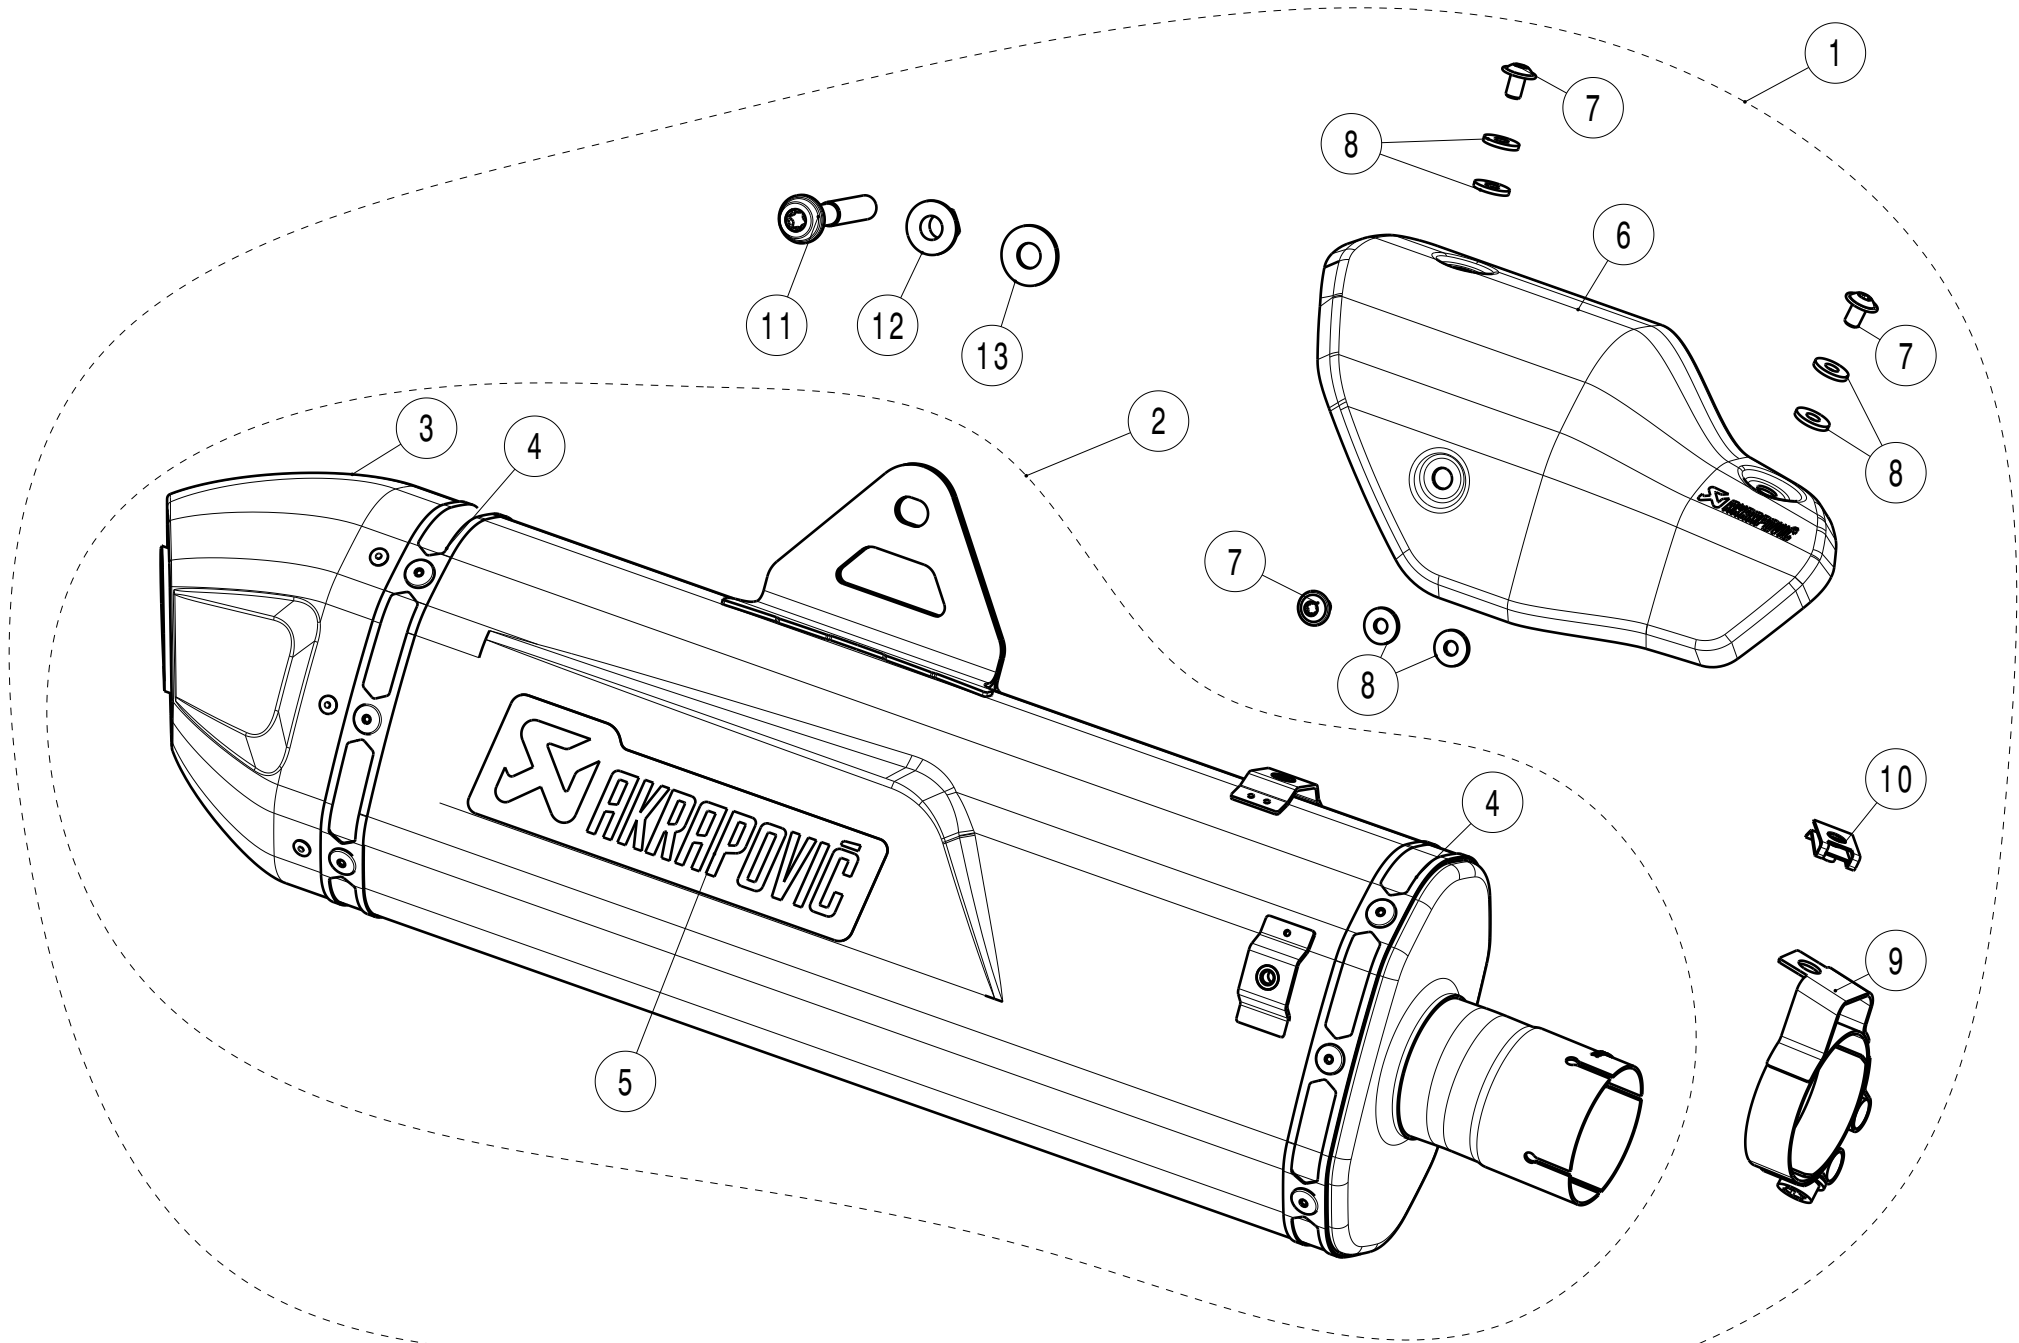

TRIUMPH TIGER 1200

STOCK

SLIP ON

MUFFLER REPAIR KITS	
REPACK	14
SLEEVE	15

No.	SalesCode	Description	Qty.
1	S-T12SO6-HJA	slip on system	1
2	M-HJA00202T	muffler	1
3	V-EC426	end cap CA	1
4	P-TT99	belt TI for TI sleeve	2
5	P-HST18ALXM4	sticker AL	1
6	P-HST12SO5	heat shield CA	1
7	P-FB194	bolt	3
8	P-DRH2/BAR316	washer SS	6
9	P-R205	clamp SS	1
10	P-FN1	nut	1
11	P-FB139	bolt	1
12	P-FN12	nut	1
13	P-DR86	washer SS	1
14	P-RPCK330	muffler repack kit	1
15	P-RKS762JA380	sleeve kit	1