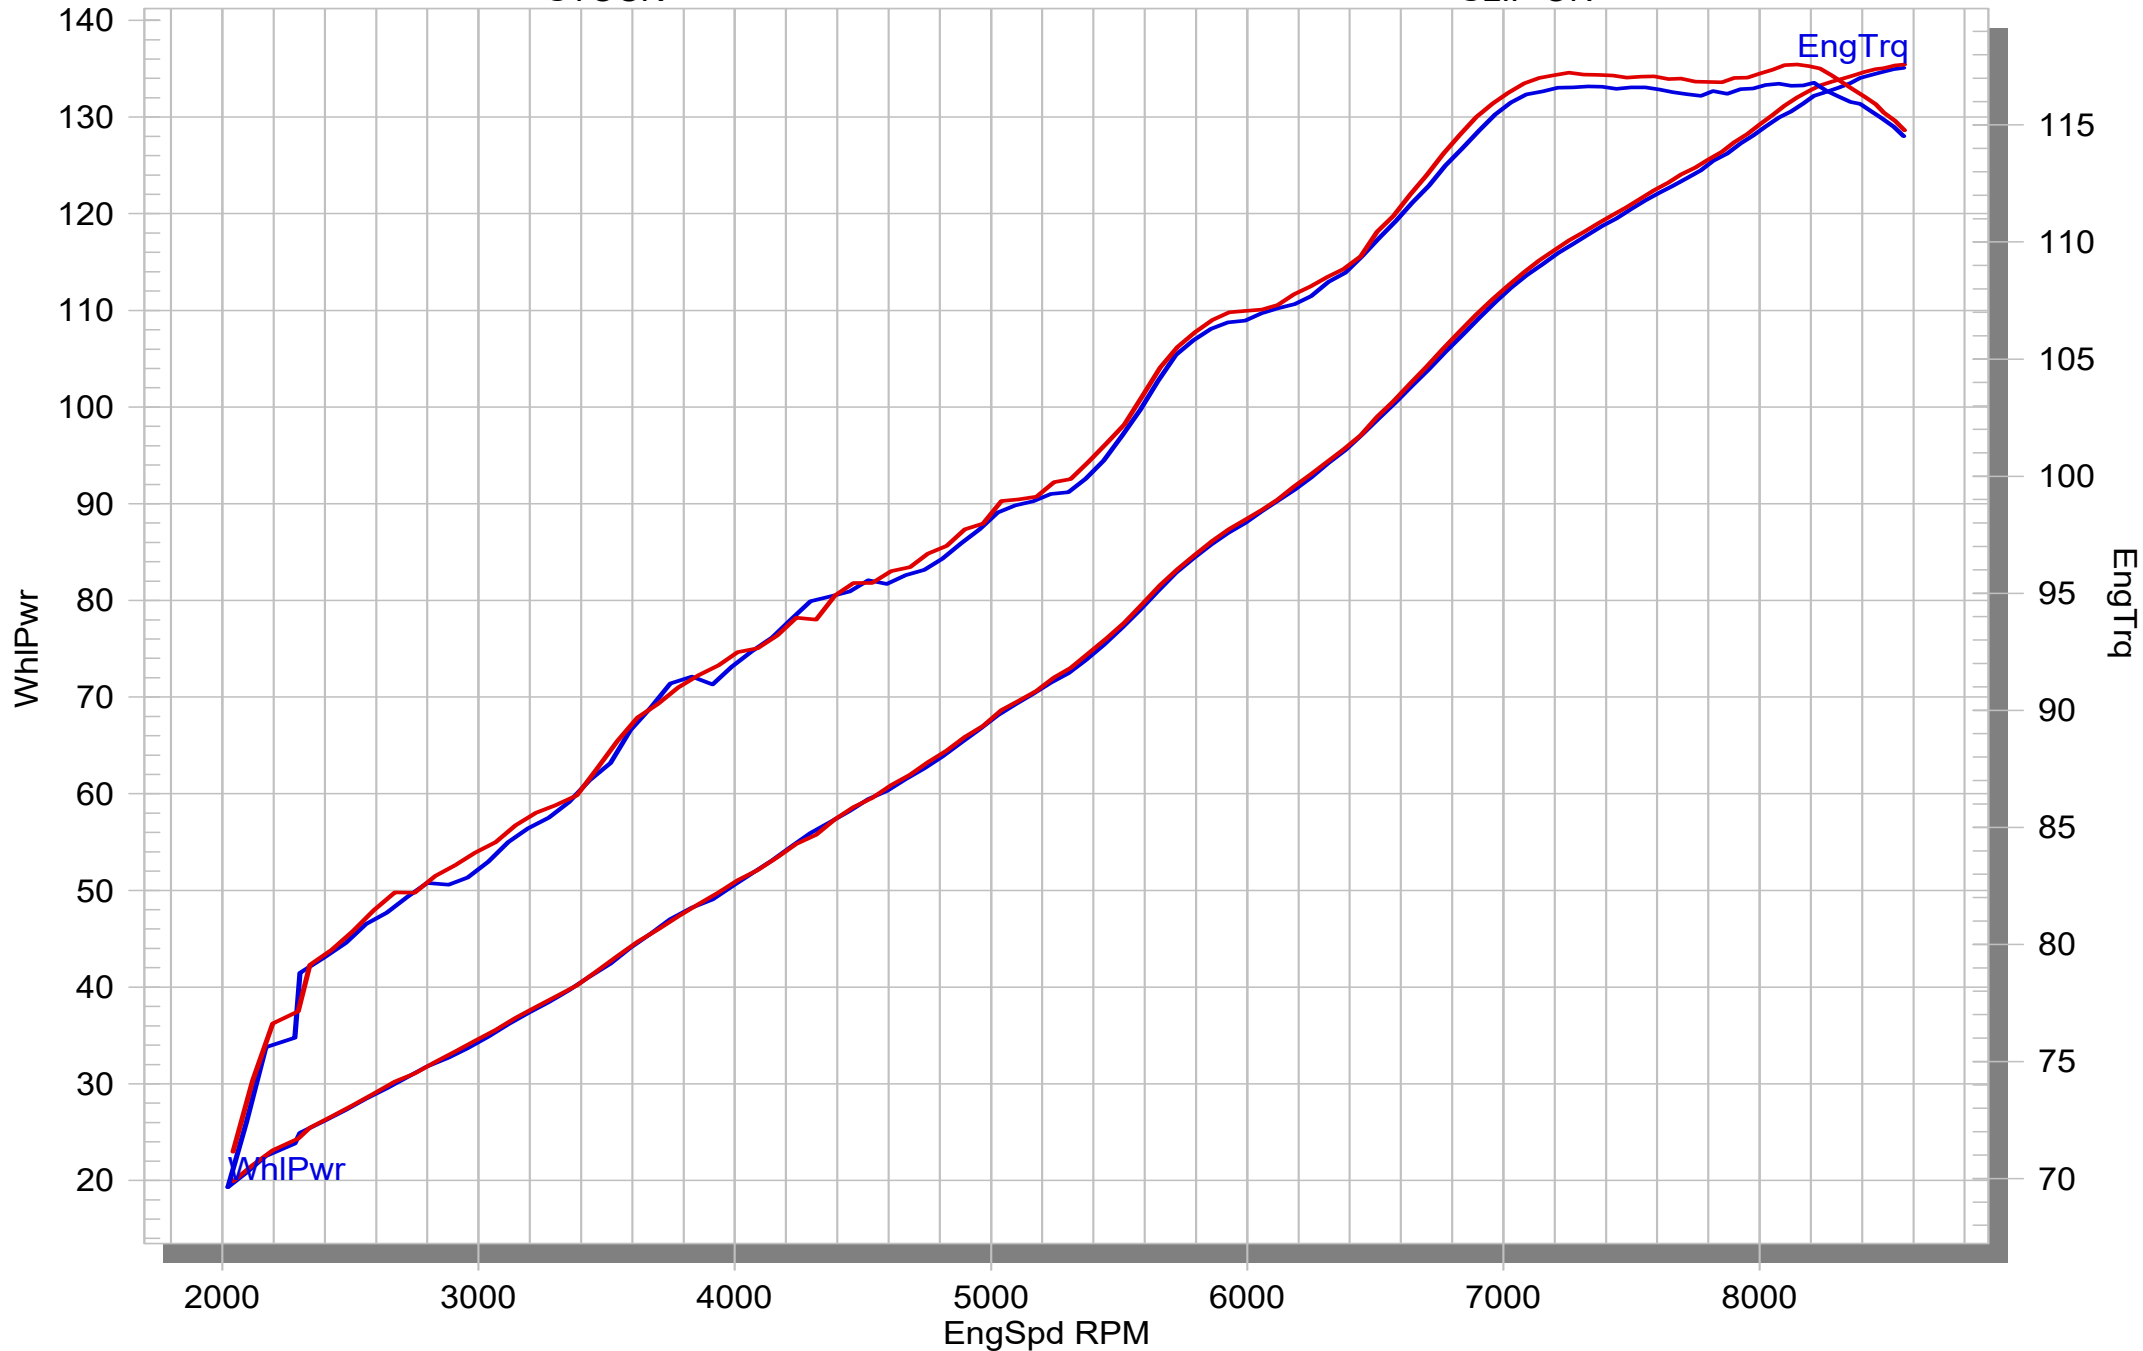

TRIUMPH TIGER 1200

STOCK

SLIP ON

MUFFLER REPAIR KITS	
REPACK	14
SLEEVE	15

No.	SalesCode	Description	Qty.
1	S-T12SO6-HJA	slip on system	1
2	M-HJA00202T	muffler	1
3	V-EC426	end cap CA	1
4	P-TT99	belt TI for TI sleeve	2
5	P-HST18ALXM4	sticker AL	1
6	P-HST12SO5	heat shield CA	1
7	P-FB194	bolt	3
8	P-DRH2/BAR316	washer SS	6
9	P-R205	clamp SS	1
10	P-FN1	nut	1
11	P-FB139	bolt	1
12	P-FN12	nut	1
13	P-DR86	washer SS	1
14	P-RPCK330	muffler repack kit	1
15	P-RKS762JA380	sleeve kit	1